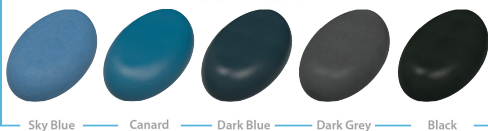

Available Upholstery Colours:

STANDARD