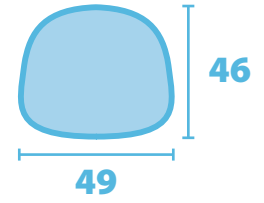

ST6150
48cm to 60cm

ST6151
54cm to 74cm

Premium Operators Chair

The premium operators chair features anti-microbial vinyl, ideal for a wide range of clinical environments. The 3 Lever Mechanism allows the user to find their desired height, backrest angle and pelvic tilt, encouraging posture and ensuring comfort.