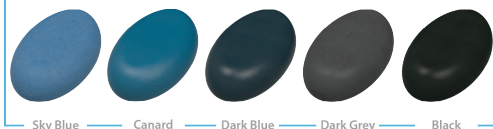

Available Upholstery Colours:

STANDARD