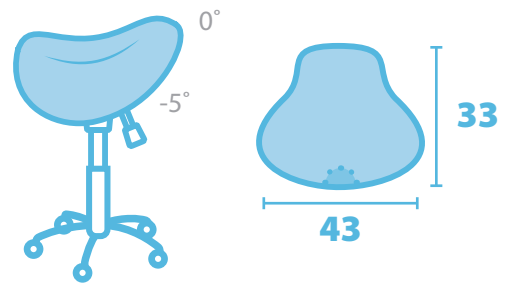

MC6144
45cm to 59cm

MC6145
54cm to 74cm

Ergonomic Saddle Stools

The ergonomic saddle stools have a similar design to the deluxe saddle chairs, designed to encourage positive posture throughout seated procedures. The 2 lever mechanism operation provides independent adjustment for the seat height and tilt. All models feature a polished aluminium five star base and castors.

Models

- MC6144** Saddle stool - standard model
- MC6145** Saddle stool - high model
Foot support ring fitted as standard.

Model MC6145
with Foot Support Ring
Colour Lotus Green

Model MC6144
Colour Lotus Green