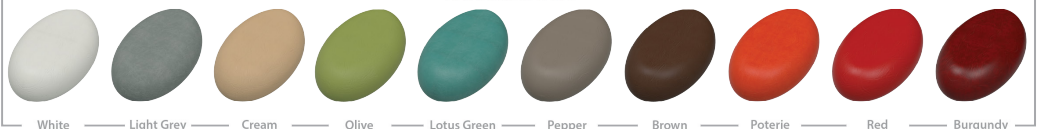

Models

- MC6144** Saddle stool - standard model
- MC6145** Saddle stool - high model
Foot support ring fitted as standard.

Model MC6145
with Foot Support Ring
Colour Lotus Green

Model MC6144
Colour Lotus Green

Available Upholstery Colours:

STANDARD

Sky Blue — Canard — Dark Blue — Dark Grey — Black

STANDARD+

White — Light Grey — Cream — Olive — Lotus Green — Pepper — Brown — Poterie — Red — Burgundy