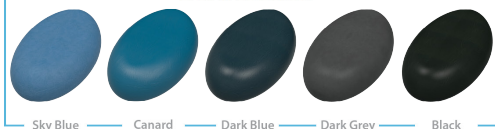

Models

- MC6144** Saddle stool - standard model
- MC6145** Saddle stool - high model
Foot support ring fitted as standard.

Model MC6145
with Foot Support Ring
Colour Lotus Green

Model MC6144
Colour Lotus Green

Available Upholstery Colours:

STANDARD

Sky Blue — Canard — Dark Blue — Dark Grey — Black

STANDARD+

White — Light Grey — Cream — Olive — Lotus Green — Pepper — Brown — Poterie — Red — Burgundy